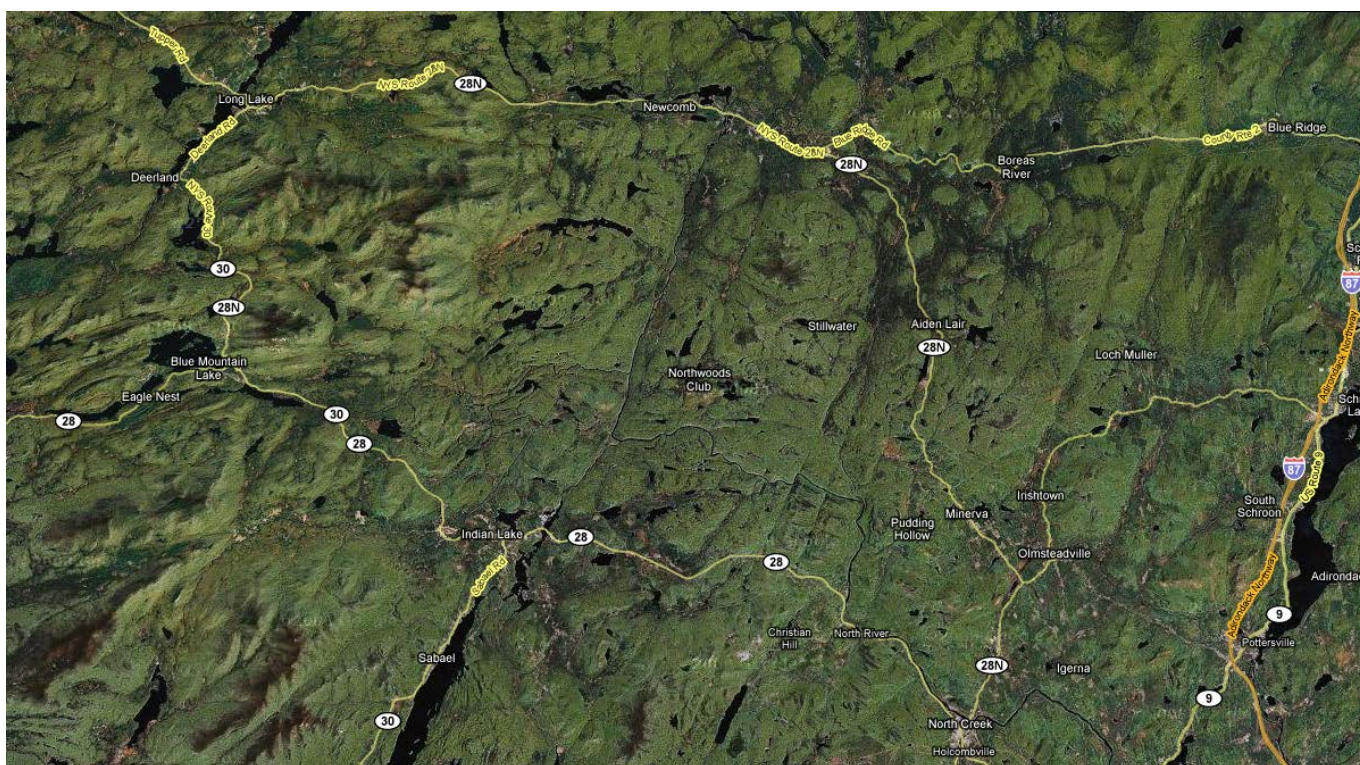

Heavy Metal

Heavy Metal was the first episode to enable me to test out the mecha/engels rules, set in New England in the US. It went fairly well, but highlighted a steep learning curve with the Framework rules. A lance of Claymore mecha pilots (plus a Cherub Engel) are sent on a simple search-and-destroy operation. The target: an EOD (Esoteric Order of Dagon) armoured column. Initially a success, events take a turn for the worse when a heavy Migou presence moves into the area, and the lance races to their pick-up point with Bugs hard on their heels, including a heavy Mantis mecha.