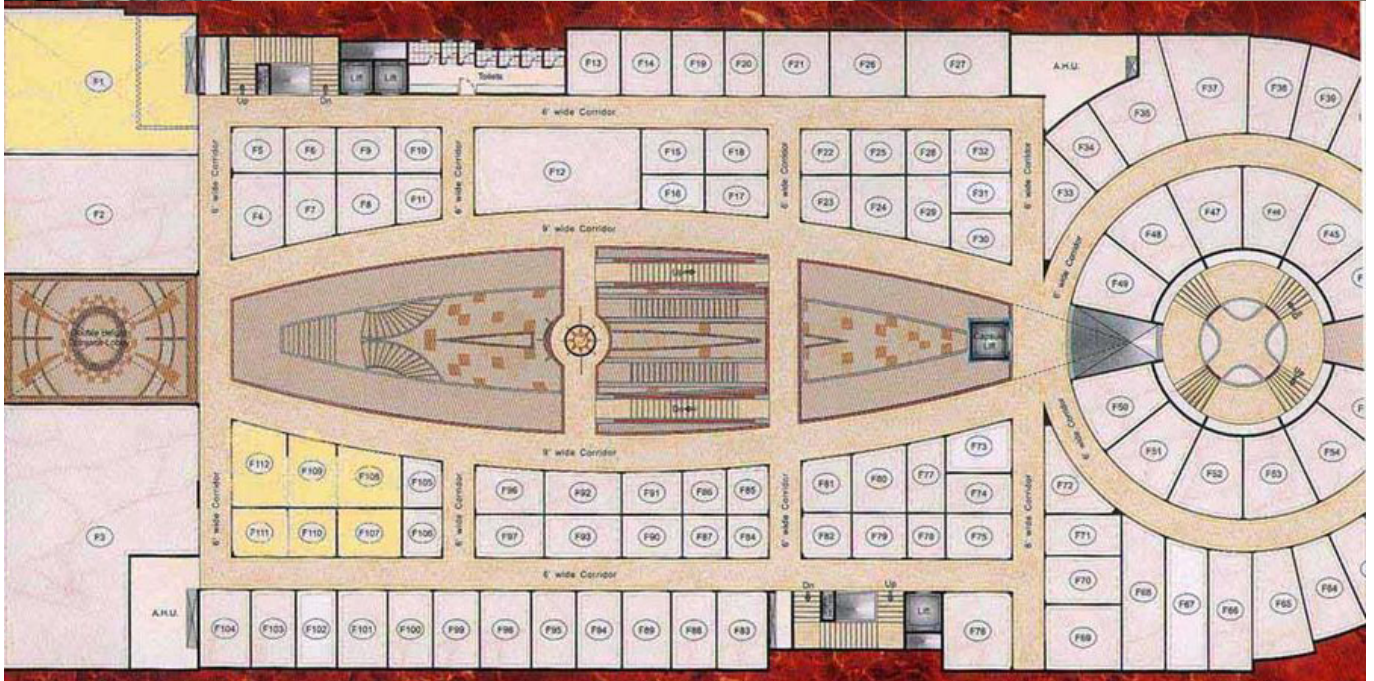

Renfield Mall

Renfield Mall is typical of many arcology shopping centres. It takes up the lower three floors of Renfield Tower in the Southside Arcology. As well as food shops and other retail outlets, the mall hosts an Army recruitment centre, a health clinic and also an NEG office. The mall remains open 24 hours a day and Security is provided by a private company, BlueStarSec.